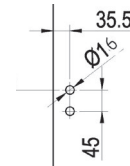

WC-Schliesser  
WC lock

Türschnapper 1  
Door trap 1

Türschnapper 2  
Door trap 2

Feststellset  
Fastening set

Bohrungen  
3-teiliges Band  
Bore hinges  
3-part hinge

Bohrungen  
Schlosskasten  
Bores glass-door lock